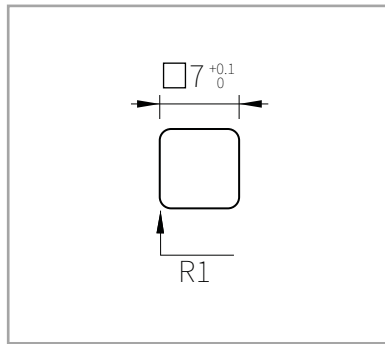

1095

1201 / KO

310

447

23129 / 23900/ K 49

131629

1048

10829